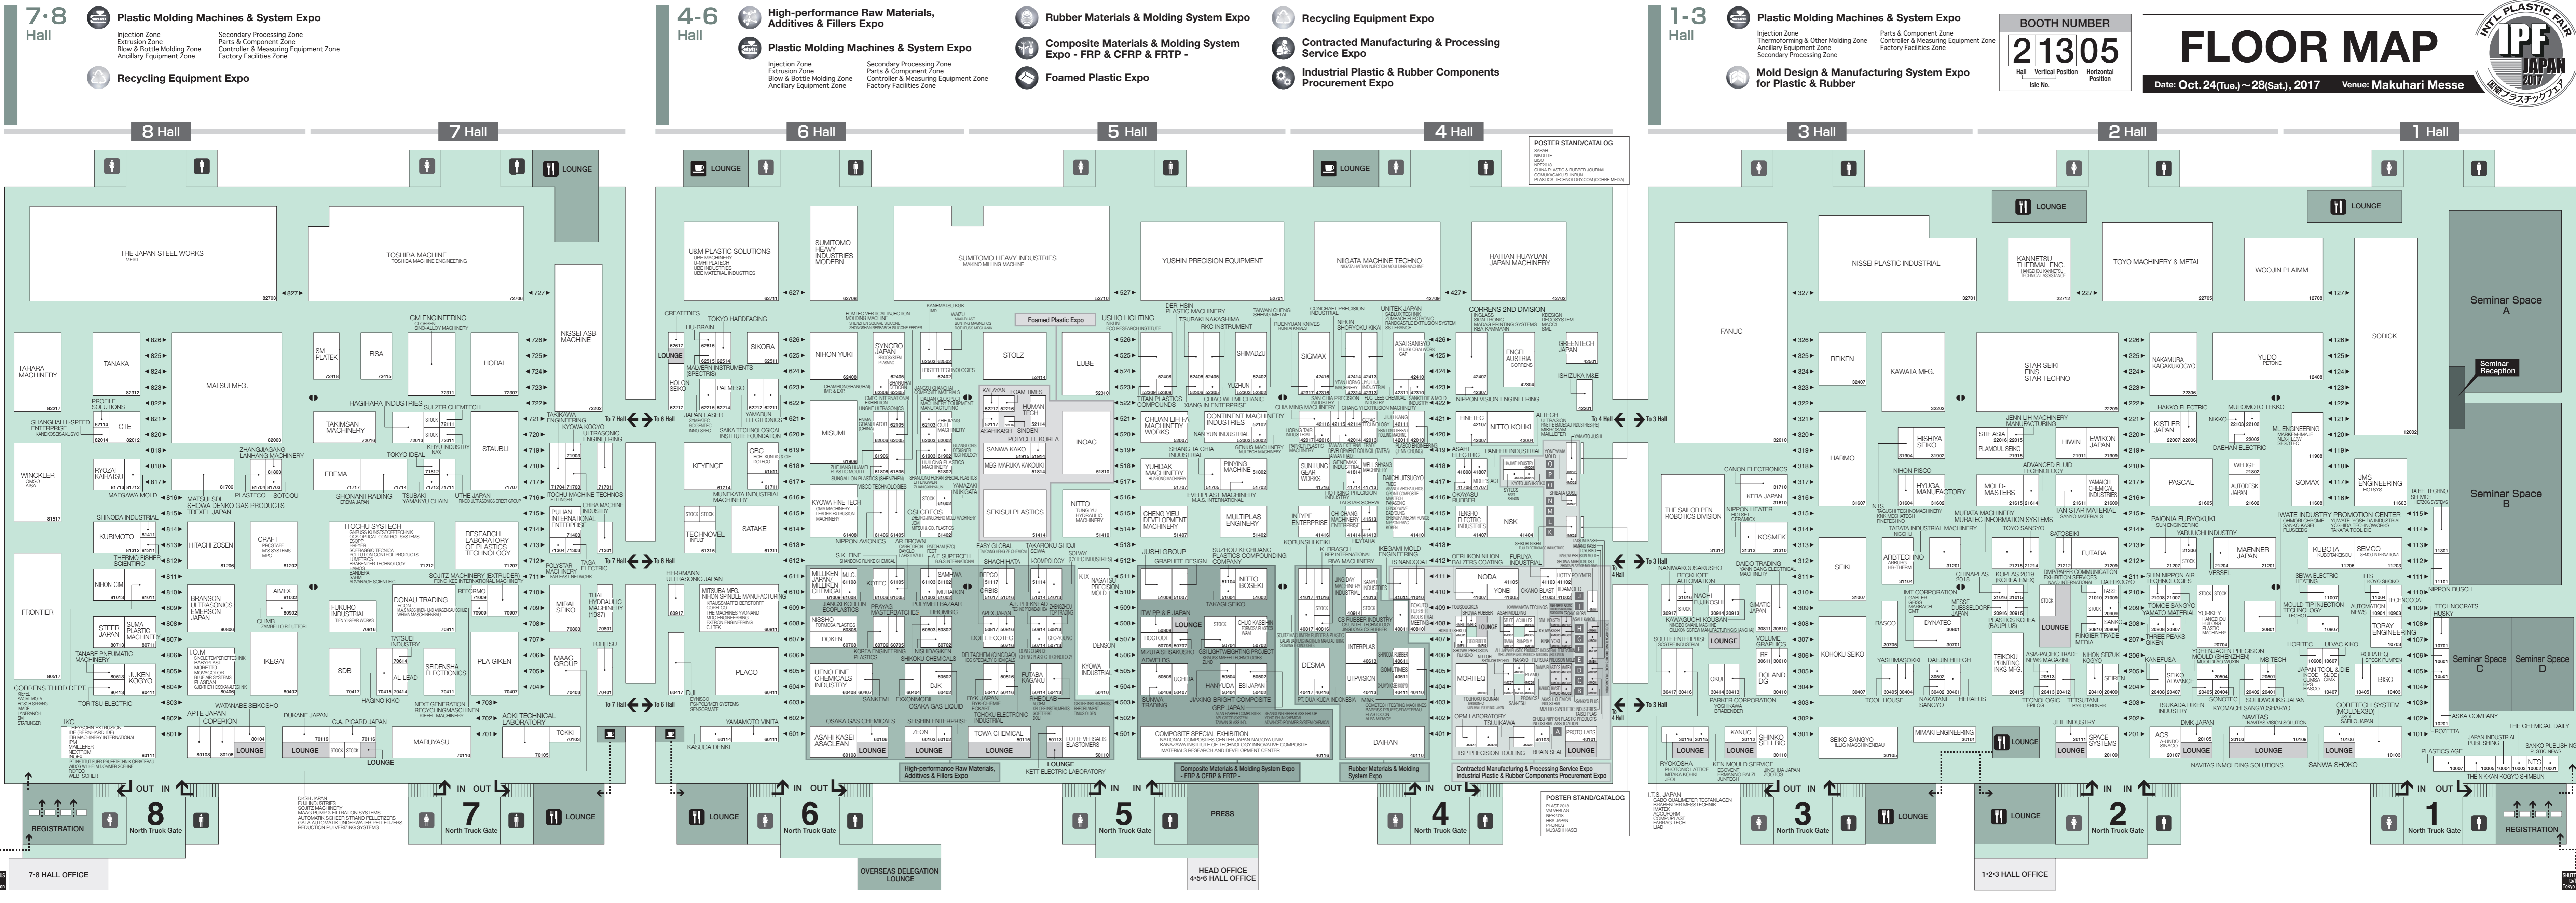

日本語版は反対面をご覧ください。

FLOOR MAP

Date: Oct. 24(Tue.)~28(Sat.), 2017 Venue: Makuhari Messe

BOOTH NUMBER
21305
 Hall Vertical Position Horizontal Position
 21305
 05

SHUTTLE BUS from Tokyo Station

SHUTTLE BUS from Tokyo Station